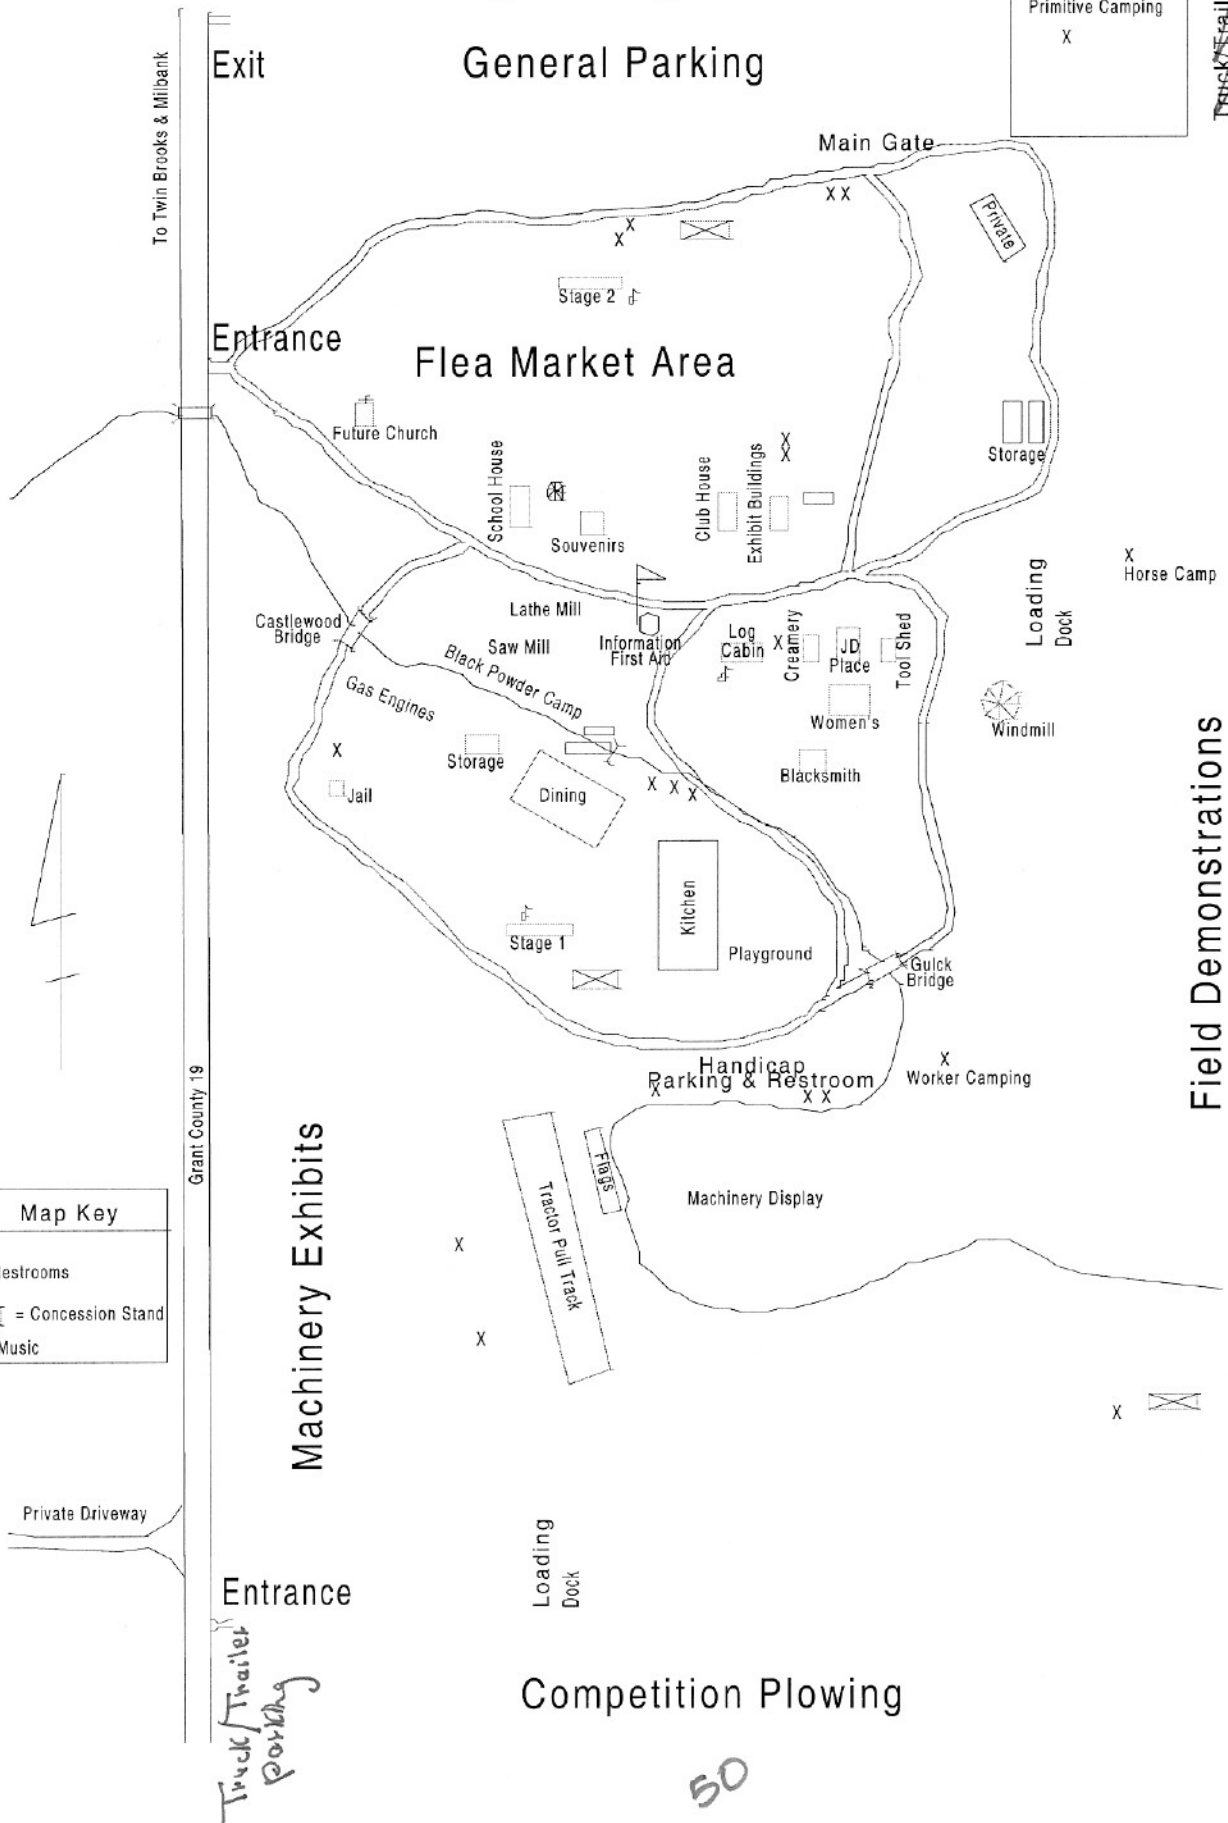

# Twin Brooks Threshing Showgrounds

Map Key	
X	= Restrooms
⊠	= Concession Stand
🎵	= Music

*Truck/Trailer Parking*

50

X